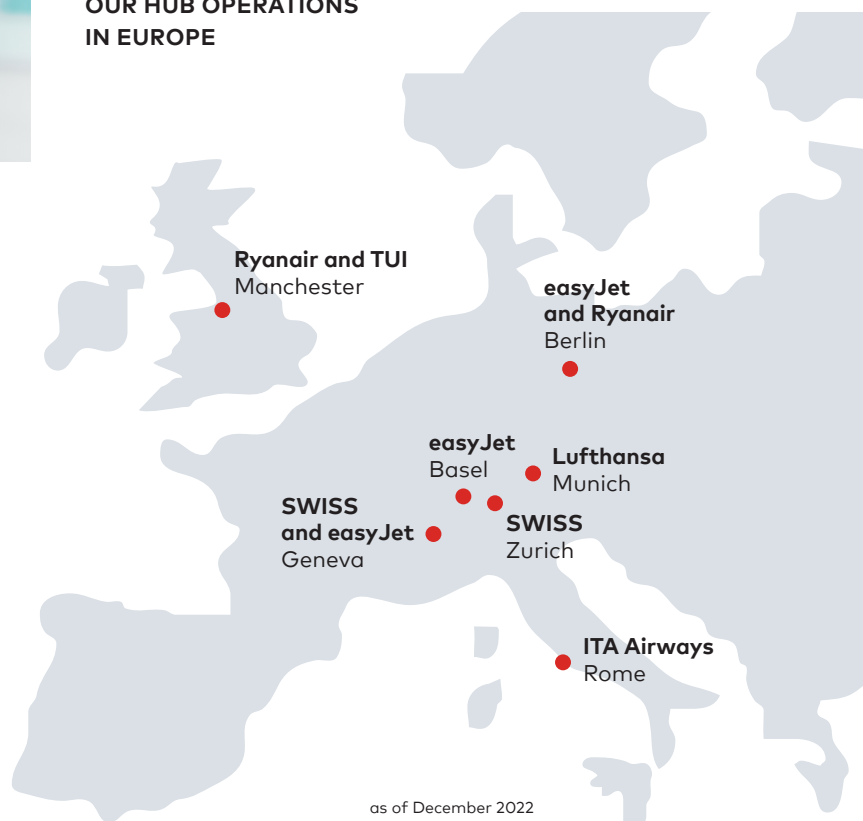

SWISSPORT, EXPERT PARTNER FOR HUB AND LARGE BASE OPERATIONS

When airlines decide to focus on their core product, they look for reliable outsourcing partners. For best-in-class ground services, many turn to Swissport, especially for complex hub and large base operations. By leveraging Swissport's economies of scale, airlines can support their growth, and we can grow with them – globally.

"The complexity we manage in our hubs provides us with insights and expertise that make our business more competitive and efficient in and outside major hub airports."

Bruno Stefani – CEO Switzerland, Germany, Austria, Italy & France

OUR HUB OPERATIONS IN EUROPE

MORE AIRLINES TURN TO HUB OUTSOURCING

- Swiss International Air Lines at their home base in **Zurich** with integrated hub handling since its founding in 2001
- easyJet at several large **bases across Europe** for many years
- Qantas for domestic flights at their **Sydney** and **Melbourne** hubs
- Azul Airlines and GOL in Brazil for ramp handling at their **Viracopos** hub

easyJet – Berlin, Basel, Geneva

GOL – São Paulo, Brasília, Rio de Janeiro

ITA Airways – Rome

Lufthansa – Munich (regional fleet)

Qantas – Sydney, Melbourne

Ryanair – Manchester, Berlin

Salam Air – Muscat

Swiss International Air Lines – Zurich